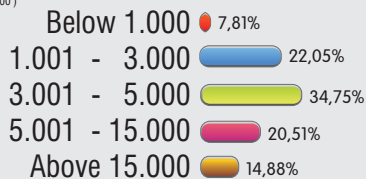

* Google Analytics

Member Demographic*

Gender

Working Experience

Salary Range

(Rupiah'000)

Age

Education

*BO Online Stat

Banner Placement

Homepage

- Top Banner (ROS) 468 x 60 pix
- Premium Center Banner (Homepage) 410 x 150 pix
- Showcase (Homepage) 180 x 150 pix
- Middle Banner (Homepage) 768 x 100 pix

Job Category Page