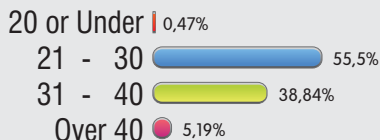

* Google Analytics

Member Demographic*

Gender

Working Experience

Salary Range

(Rupiah'000)

Age

Education

*BO Online Stat

Banner Placement

Homepage

- Top Banner (ROS) 468 x 60 pix
- Premium Center Banner (Homepage) 410 x 150 pix
- Showcase (Homepage) 180 x 150 pix
- Middle Banner (Homepage) 768 x 100 pix

Job Category Page

- Top Banner (ROS) 468 x 60 pix
- Right Panel 1 (Job Category) 220 x 193 pix
- Right Panel 2 (Job Category) 220 x 193 pix
- Right Panel 3 (Job Category) 220 x 193 pix
- Right Panel 4 (Job Category) 220 x 193 pix